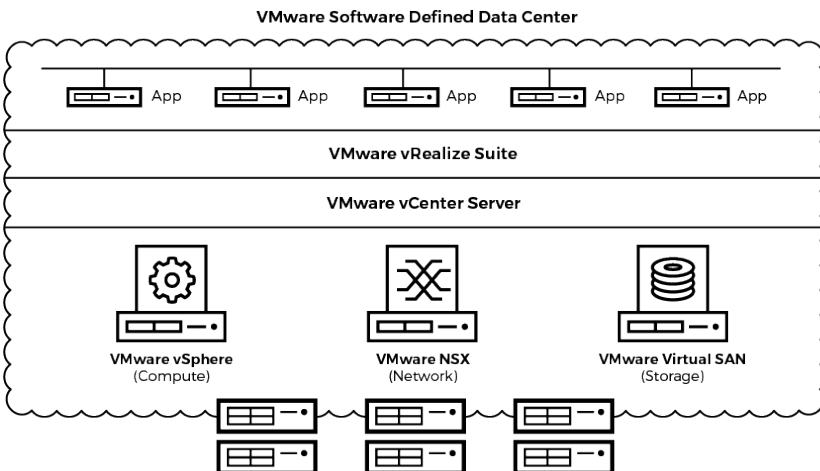

EXPERTISE

Managed by Rackspace, Powered by VMware:

- Hundreds of VMware Certified Professionals (VCPs) on staff with broad experience, including NSX, vSAN and VROps
- 10+ years of VMware expertise and experience gained from operating one of the world's largest VMware vSphere footprints: 57,000 virtual machines and 10,000 hypervisors
- One of VMware's largest service providers with VMware-validated full SDDC architectures
- 2015 VMware Partner Innovation Award Winner

SERVICE

We deliver **Fanatical Support**® for the world's leading clouds – it's the specialized expertise and 24x7x365, results-obsessed customer service that's been a part of our DNA since 1999. Rackspace Private Cloud supports our objective to provide the best service for the world's leading technologies, offering:

- Hundreds of VMware-certified professionals available 24x7x365
- Customized delivery focused on business outcomes and IT transformation
- A 100% Network Uptime Guarantee

REFERENCE ARCHITECTURE

In a VMware Software-Defined Data Center, all major infrastructure components are virtualized.

Rackspace Private Cloud powered by VMware

CONTACT US

1-844-858-4874
www.rackspace.com/vmware